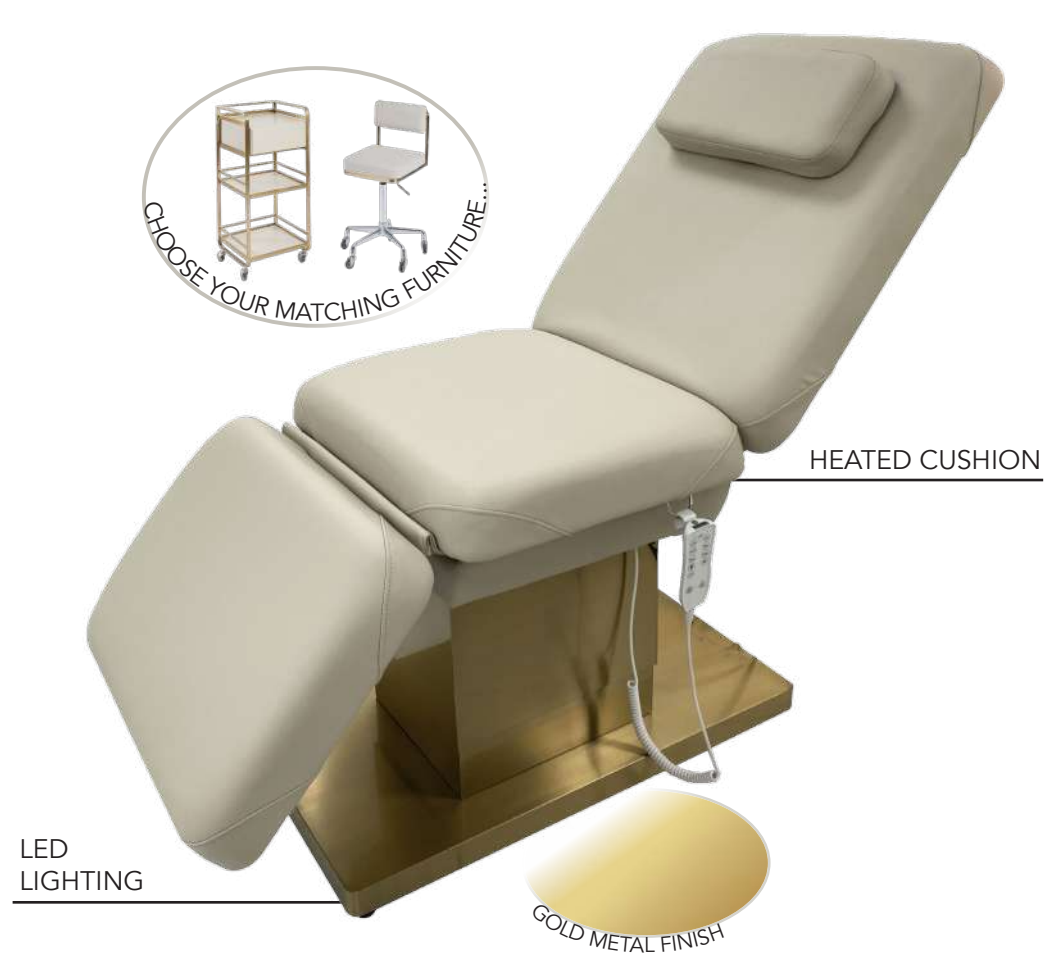

SEE PAGES 48-51 TO DESIGN YOUR OWN FURNITURE...

FEATURES INCLUDE:

- Electric 3 Motor System
- Remote Controlled
- Adjustable Backrest
- Adjustable Footrest
- Face hole with Cushioned Infill
- One Column Lift Mechanism
- Gold Metal Finish
- Luxury Padded Cushion

FEATURES INCLUDE:

LED Lighting

Heating

OPTIONS TO CONSIDER:

See page for customisation options

CHOOSE YOUR MATCHING FURNITURE...

LED LIGHTING

HEATED CUSHION

QWE02-EB1916/SLK09N

FEATURES INCLUDE:

- Electric 1 Motor System
- Remote Controlled
- Adjustable Backrest
- 360° Swivel Base
- Face hole with Cushioned Infill
- Height Adjustable Pump
- Gold Metal Finish
- Luxury Padded Cushion