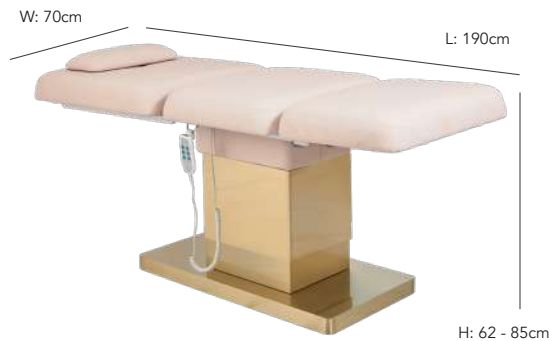

- Massaging
- Lashing
- Eyebrows
- Facial Treatments
- Aesthetics
- Tattooing