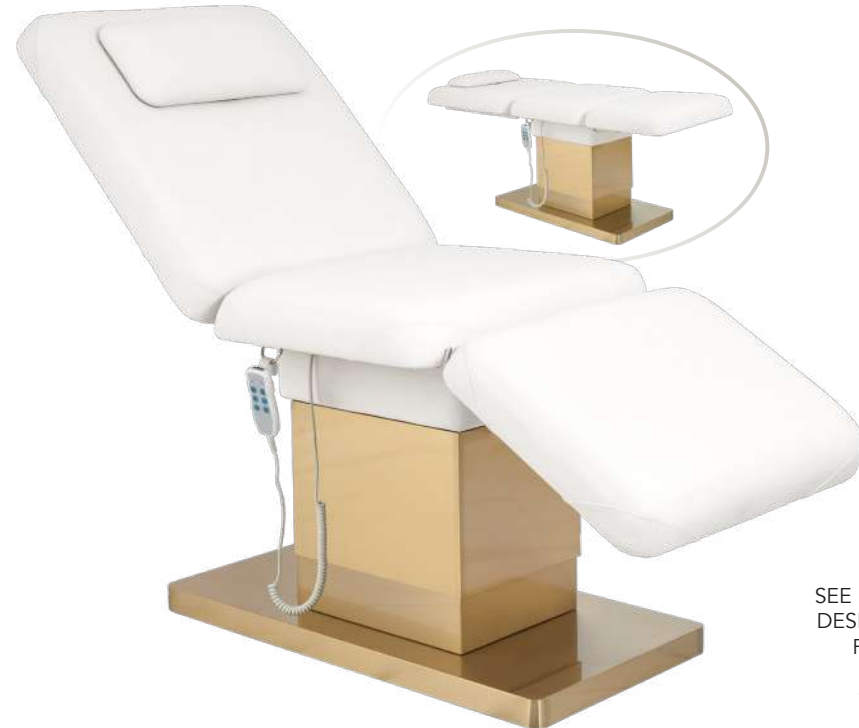

QWE104-EB1920/CX104

FEATURES INCLUDE:

- Remote Controlled 4 Motor System
- Two Column Lift Mechanism
- Heated Bed
- LED Lighting
- Manual Armrest Adjustment
- Face Hole with Infill
- CPR One Button to Reset Position
- Optional Storage
- Luxury Padded Cushion

Height Adjustable 65 - 85cm

Lays Completely Flat

15° Tilt Angle

Manual Armrest Adjustment
0 - 165mm

THE LILLI Beauty Bed

QWE02-EB1915/SLK09N

FACE HOLE WITH CUSHIONED INFILL

QWE02-EB1915/81141s

SEE PAGES 48-51 TO DESIGN YOUR OWN FURNITURE...

FEATURES INCLUDE:

- Electric 3 Motor System
- Remote Controlled
- Adjustable Backrest
- Adjustable Footrest
- Face hole with Cushioned Infill
- One Column Lift Mechanism
- Gold Metal Finish
- Luxury Padded Cushion