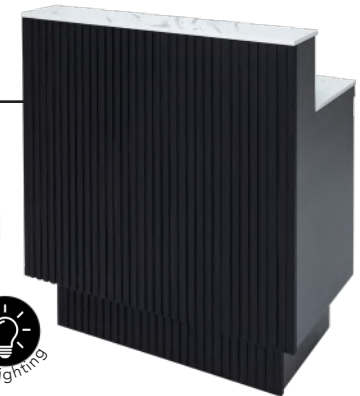

THE MATRIX DESK

- Natural Stone Top
- Gold Metal Finish
- LED Down Lighting
- Generous Storage