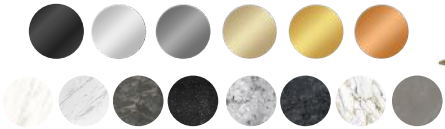

THE SAPPHIRE TROLLEY

H: 85cm W: 34cm D: 35cm
QTE02-D145/HJ143

Available in a variety of colours and metal finishes.

THE MAYFAIR COLOUR BAR

- Natural Stone Top
- Gold Metal Finish Splash Back
- Generous Storage Space
- Chrome Basin & Tap
- Towel Holder

OPTIONS TO CONSIDER:

- Choose from a wide range of metal finishes and colours
- Choose from over 8 natural stone top finishes
- Choose from a wide range of paint finishes

VISIT PAGES 48-59 FOR BESPOKE OPTIONS