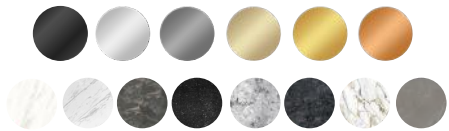

Available in a variety of fabric colours and metal finishes.

THE EVIE STOOL

H: 50cm-67cm W: 33cm D: 33cm
QLE02-HB47/HJ8701

Available in a variety of fabric colours and metal finishes.

THE MAYFAIR COLOUR BAR

- Natural Stone Top
- Gold Metal Finish Splash Back
- Generous Storage Space
- Chrome Basin & Tap
- Towel Holder

OPTIONS TO CONSIDER:

- Choose from a wide range of metal finishes and colours
- Choose from over 8 natural stone top finishes
- Choose from a wide range of paint finishes