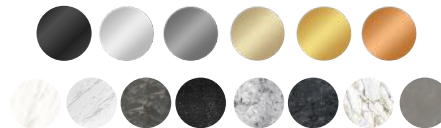

- Natural Stone Top
- Gold Metal Finish Splash Back
- Generous Storage Space
- Chrome Basin & Tap
- Towel Holder

OPTIONS TO CONSIDER:

- Choose from a wide range of metal finishes and colours
- Choose from over 8 natural stone top finishes
- Choose from a wide range of paint finishes