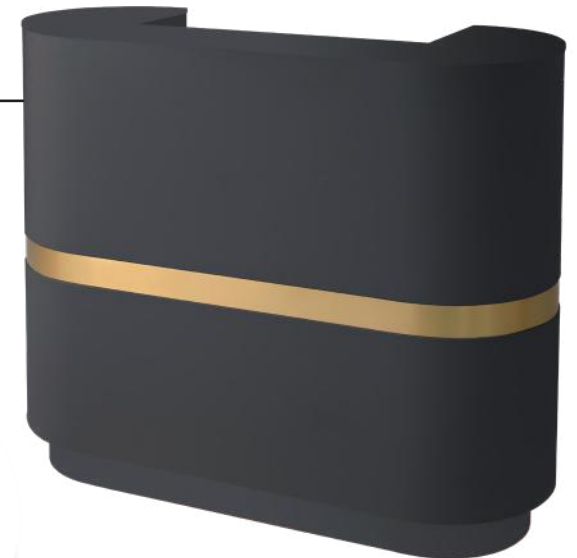

THE COCO DESK

IN BLACK & GOLD

- Luxury Curved Shape
- Gold Metal Finish
- Painted Top
- Storage Cupboards
- Lockable Drawers
- LED Downlighting

QDE02-C105A/HJ107
H: 110cm W: 122cm D: 48cm