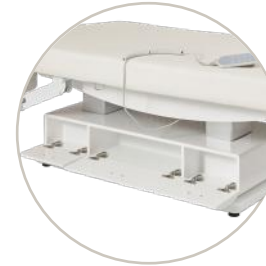

Storage Cupboards