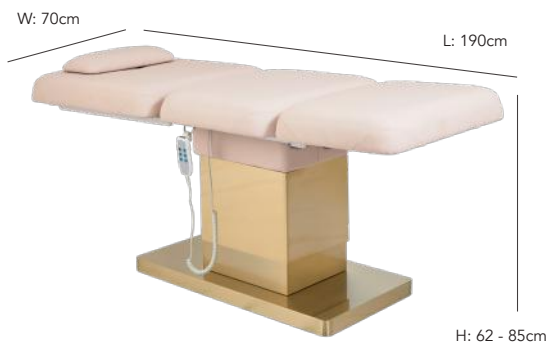

## FEATURES INCLUDE:

- Electric 3 Motor System
- Remote Controlled
- Adjustable Backrest
- Adjustable Footrest
- Face hole with Cushioned Infill
- One Column Lift Mechanism
- Gold Metal Finish
- Luxury Padded Cushion